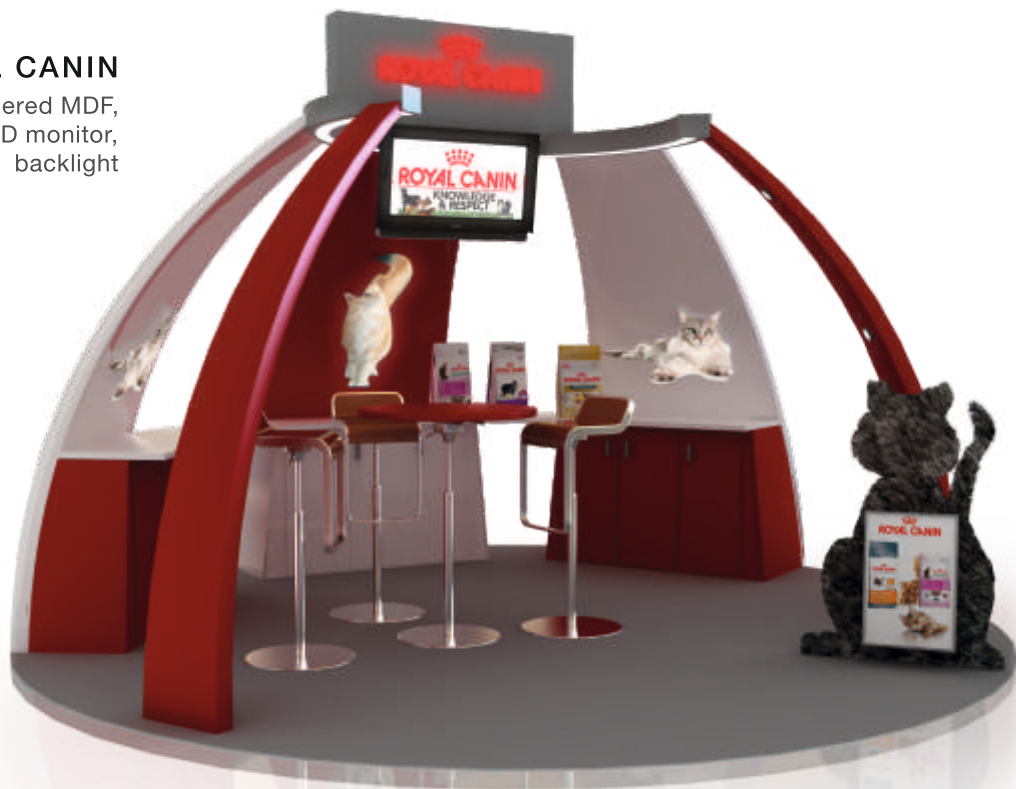

ROYAL CANIN

aluminum, lacquered MDF,
plastic, glass, LCD monitor,
backlight

LAYLA

lacquered MDF, plastic, glass,
aluminum, removable graphics,
backlight