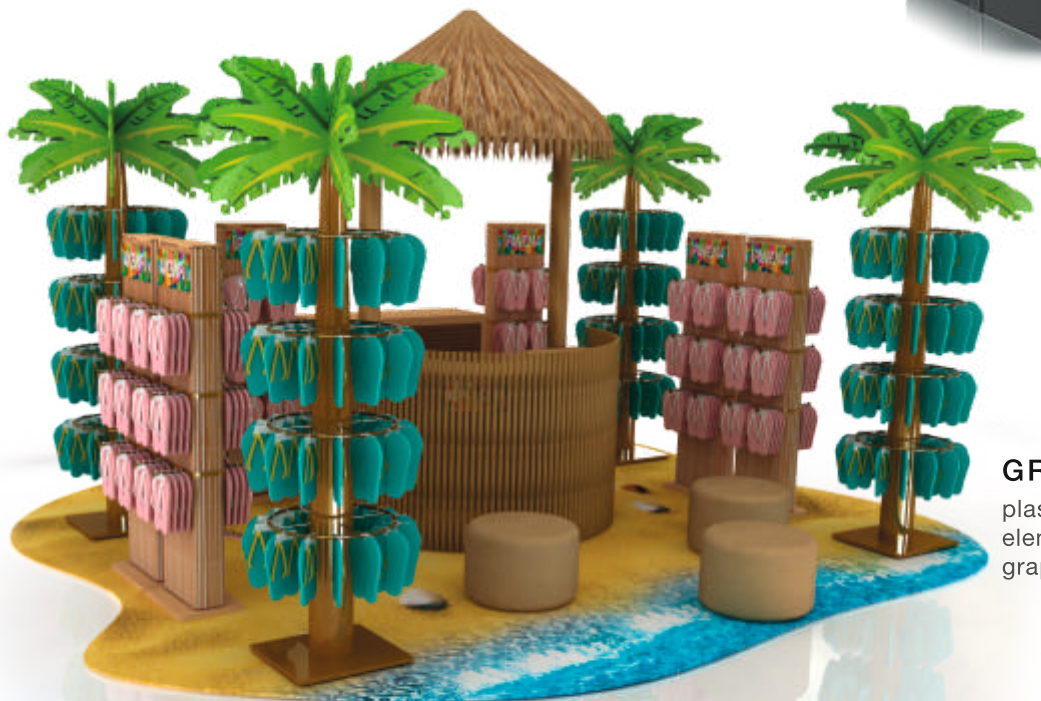

HEINEKEN

steel construction,
LCD monitor, backlight

shop in shop

VODA

lacquered MDF, glass, fridge,
backlight

ASUS

lacquered MDF, removable
graphics, backlight

GRUPA OPEN